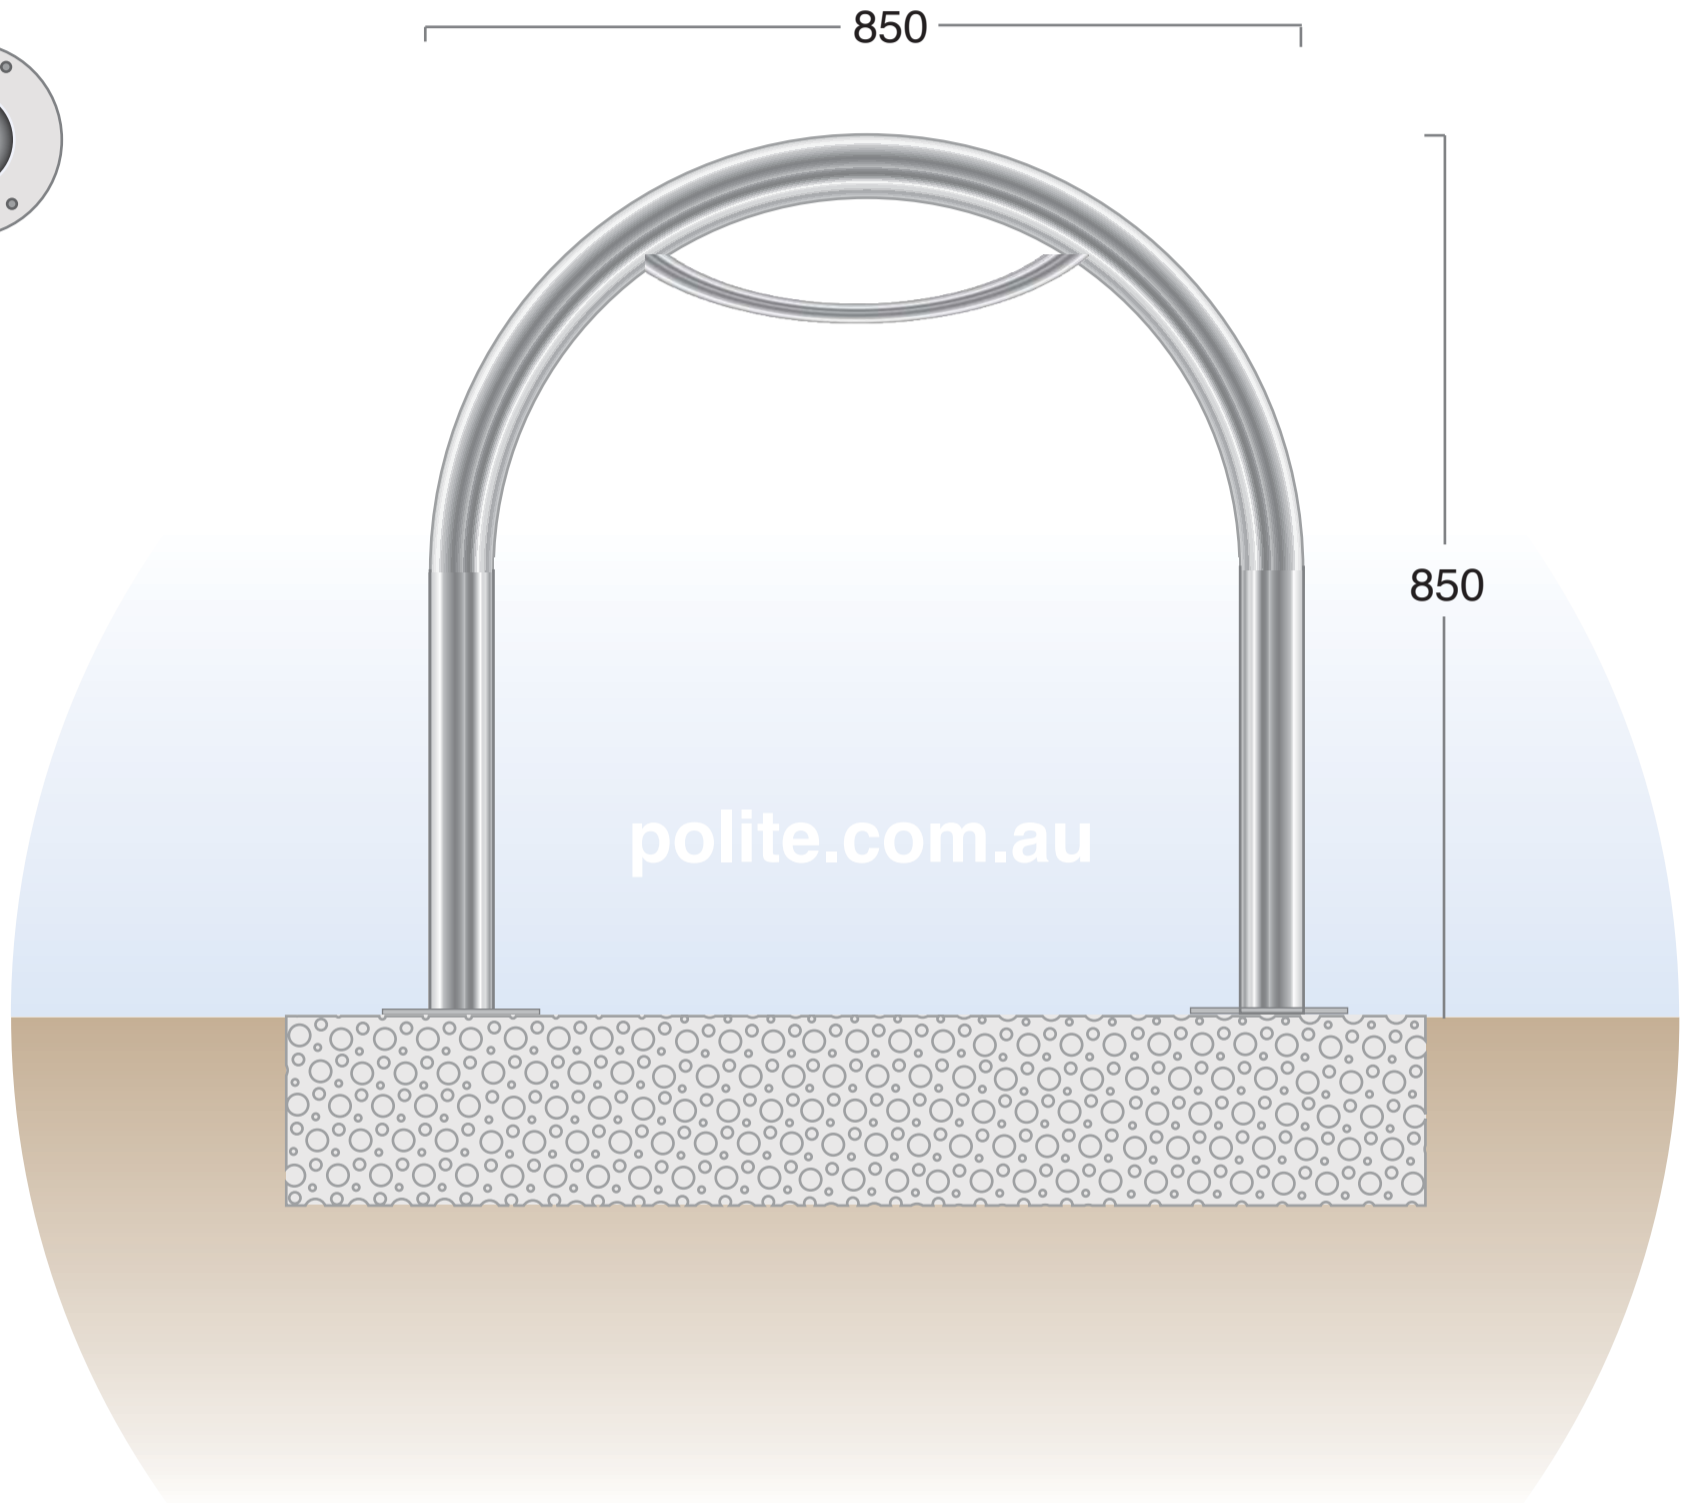

POLITE ENTERPRISES CORPORATION

HOOP RAIL

Bolt down baseplate stainless steel

HOOP RAIL

BIKE RACK STAINLESS STEEL
- Above ground

Specifications

Product code:	BIKERACK-HOOPSB	Material:	Stainless steel
Size:	850 X 850mm	No. of bikes:	2
Diameter of Tube:	50mm	Diametre of Baseplate:	150mm
Wall Thickness:	3mm	Thickness of Baseplate:	8mm