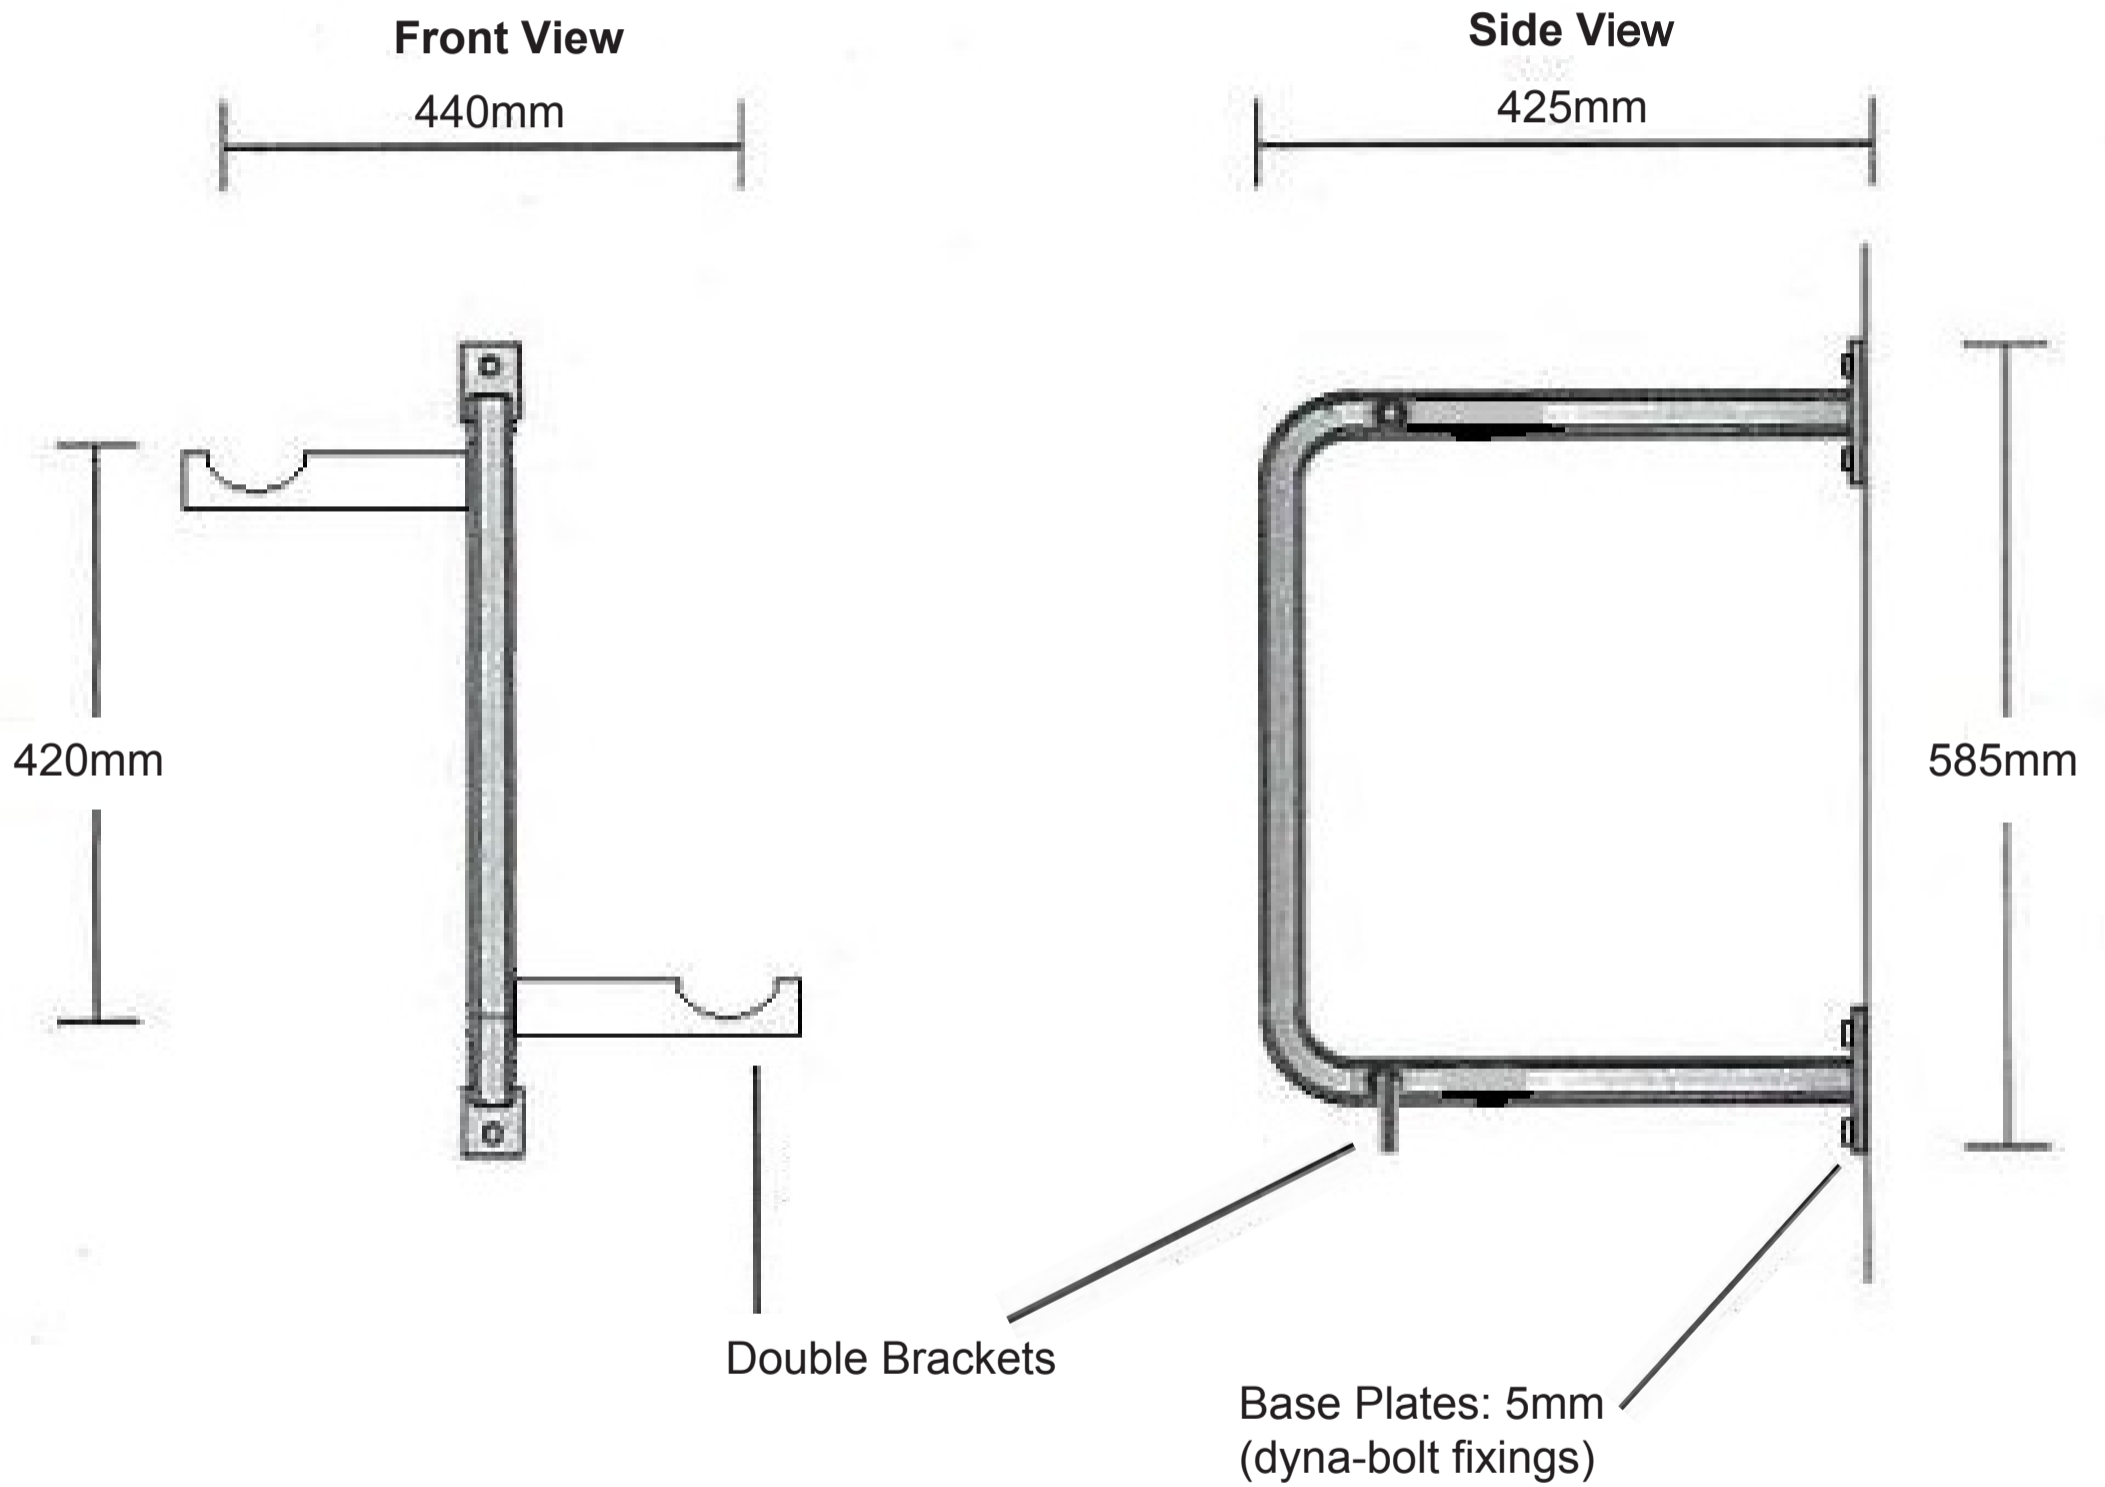

POLITE ENTERPRISES CORPORATION

SCARECROW BIKE RACK

- Double Sided

Specifications

FLAT TOP
BIKE RACK
-baseplate

Product code:	BIKERACK-SCARE	Material:	Galvanised Steel
Size:	440 x 420mm	Finish:	Powder coated finish
No. of bikes:	2		