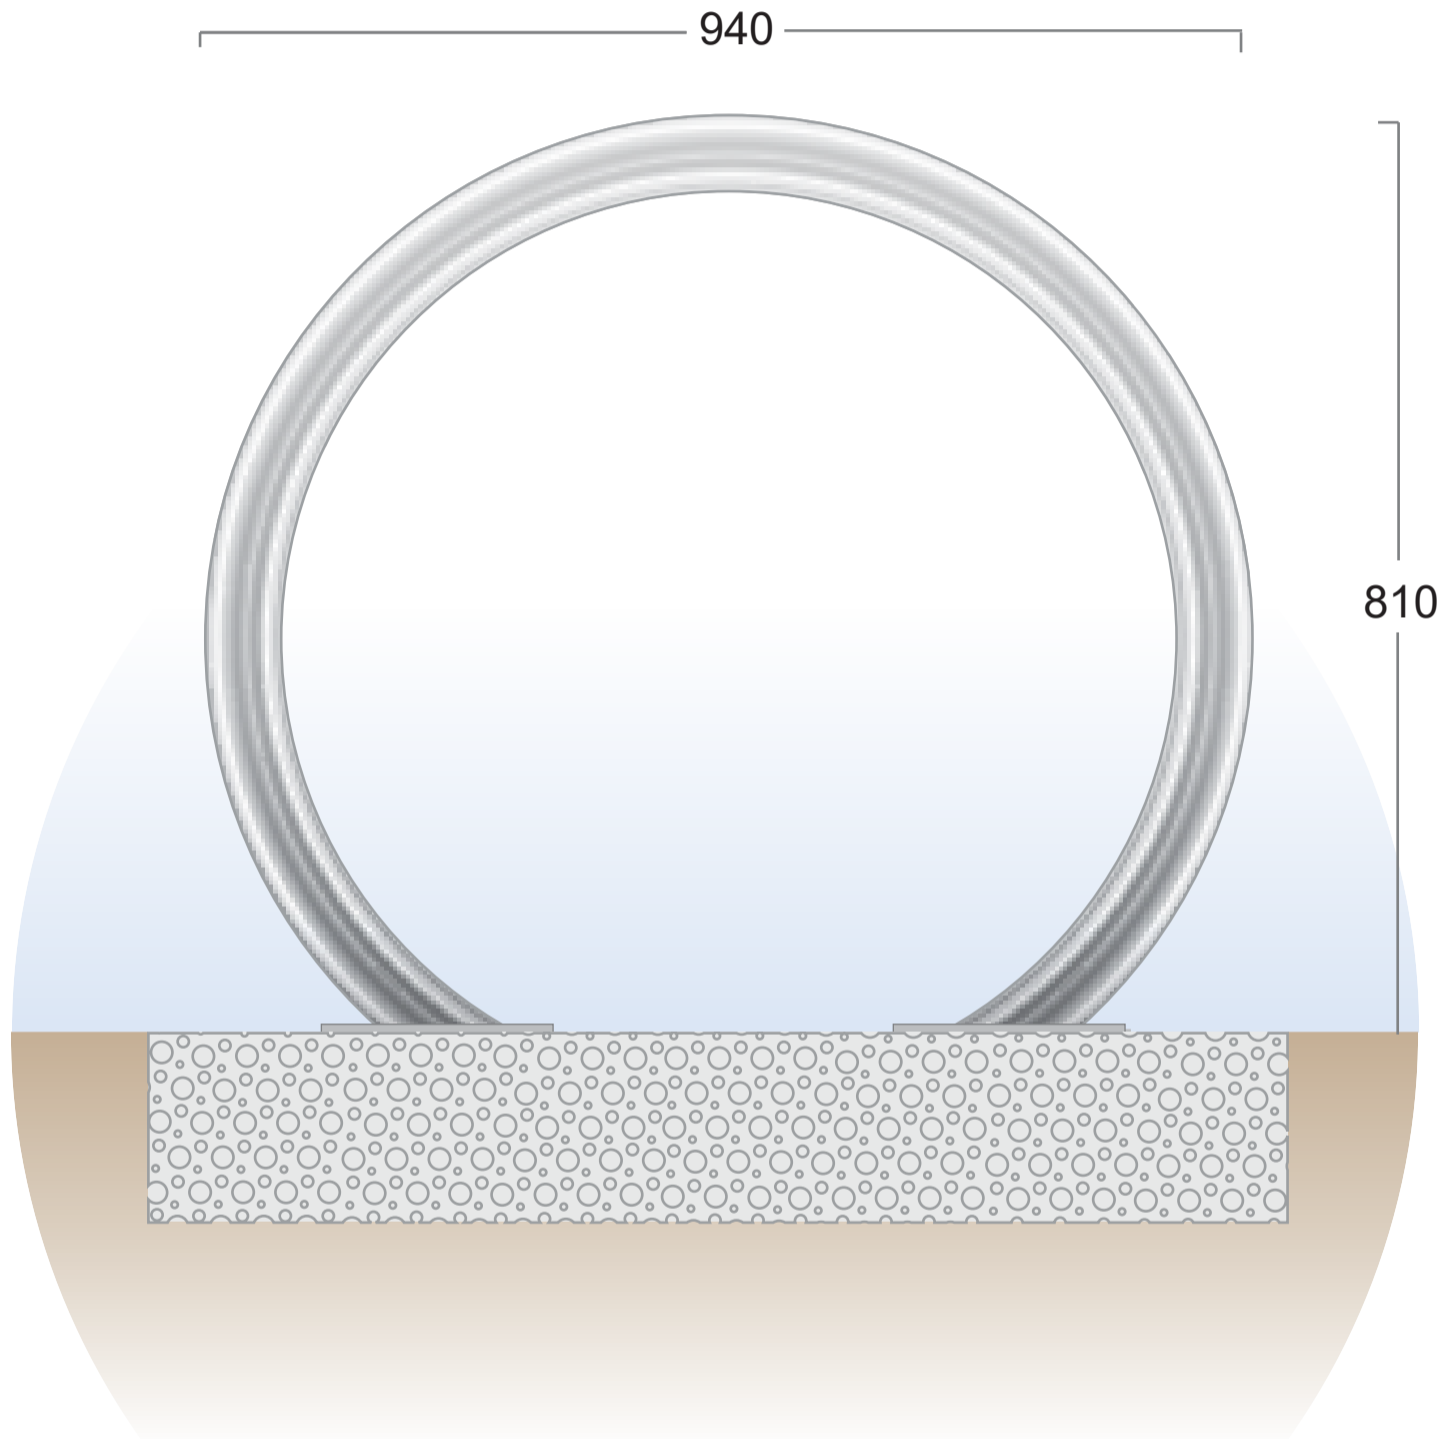

CIRCULAR PARKING RAIL

-Baseplated

* Discontinued line, only remaining stock available.

CIRCULAR PARKING RAIL

Specifications

Product code:	BIKERACK-CIRCG	Material	45mm D Galvanised steel
Size:	940 X 810 MM	Finish:	Hot dipped galvanised Powder coated
No. of bikes:	2		